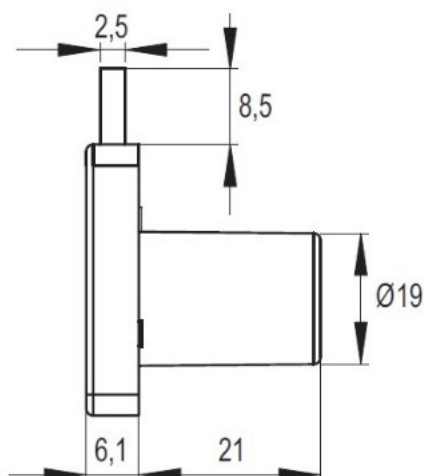

PRODUCT SHEET

Description:

Rim Lock 850, $\varnothing 19 \times 21$ mm, CPL - Zamak, HCK CPH, 80 KD

Item number:

14.01.056-0

Units	Box	Carton	HS Code	Barcode
Pcs.	12	120	8301300000	
				5704866403856

SISO A/S