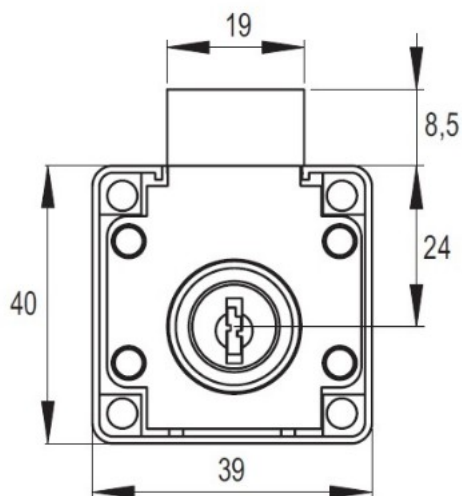

PRODUCT SHEET

Description:

Rim Lock 850, $\varnothing 19 \times 21$ mm, CPL - Zamak, HCK CPH, 80 KD

Item number:

14.01.056-0

Units	Box	Carton	HS Code	Barcode
Pcs.	12	120	8301300000	
				5704866403856

SISO A/S